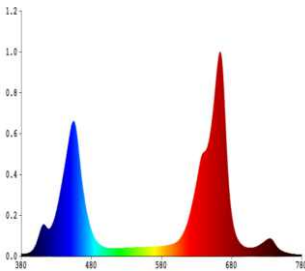

Different spectrum available

1. Linkable, easy installation.
2. IP66 waterproof.
3. UL listed lamp.
4. Different spectrum available.
5. Energy savings, environmentally friendly.

For more information please contact us at:

www.enduraliteLED.com | Tel. (204) 222 6825 | Fax.(888) 735 3522 | Toll Free: 1-844-4-ENDURA
18 Don Valley Parkway Winnipeg, Manitoba R2C-2Z2 Canada. Email: info@enduraliteled.com