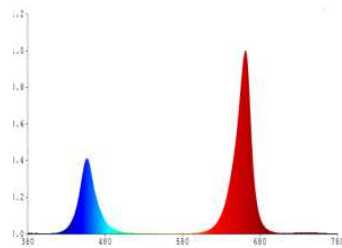

Different spectrum available

1. Linkable, easy installation.
2. IP66 waterproof.
3. UL listed lamp.
4. Different spectrum available.
5. Energy savings, environmentally friendly.

For more information please contact us at:

www.enduraliteLED.com | Tel. (204) 222 6825 | Fax.(888) 735 3522 | Toll Free: 1-844-4-ENDURA
18 Don Valley Parkway Winnipeg, Manitoba R2C-2Z2 Canada. Email: info@enduraliteled.com