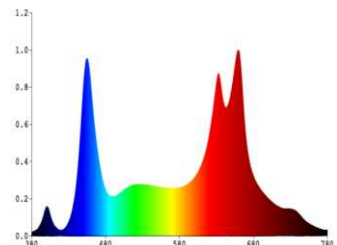

Different spectrum available

1. Cree led engines with high Par value.
2. IP65 waterproof.
3. Fan-less design.
4. Energy savings, environmentally friendly.

For more information please contact us at:

www.enduraliteLED.com | Tel. (204) 222 6825 | Fax.(888) 735 3522 | Toll Free: 1-844-4-ENDURA
18 Don Valley Parkway Winnipeg, Manitoba R2C-2Z2 Canada. Email: info@enduraliteled.com