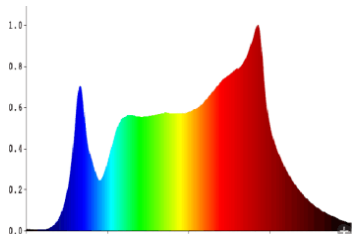

Different spectrum available

1. Cree led engines with high Par value.
2. IP65 waterproof.
3. Fan-less design.
4. Energy savings, environmentally friendly.

For more information please contact us at:

www.enduraliteLED.com | Tel. (204) 222 6825 | Fax.(888) 735 3522 | Toll Free: 1-844-4-ENDURA
18 Don Valley Parkway Winnipeg, Manitoba R2C-2Z2 Canada. Email: info@enduraliteled.com