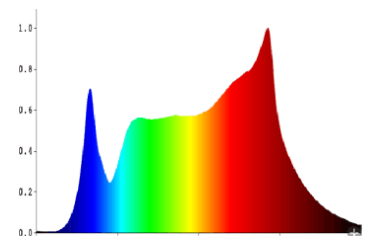

Different spectrum available

1. Different size and wattage available.
2. Easy installation and replacement.
3. Different spectrum available.
4. Energy savings, environmentally friendly.

For more information please contact us at:

www.enduraliteLED.com | Tel. (204) 222 6825 | Fax.(888) 735 3522 | Toll Free: 1-844-4-ENDURA
18 Don Valley Parkway Winnipeg, Manitoba R2C-2Z2 Canada. Email: info@enduraliteled.com