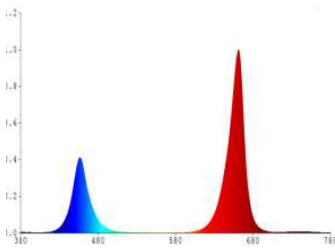

Different spectrum available

1. Different size and wattage available.
2. Easy installation and replacement.
3. Different spectrum available.
4. Energy savings, environmentally friendly.

For more information please contact us at:

www.enduraliteLED.com | Tel. (204) 222 6825 | Fax.(888) 735 3522 | Toll Free: 1-844-4-ENDURA
18 Don Valley Parkway Winnipeg, Manitoba R2C-2Z2 Canada. Email: info@enduraliteled.com