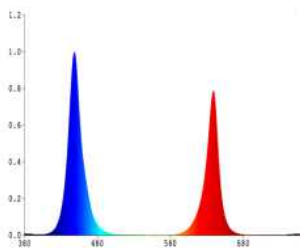

Different spectrum available

1. Different size and wattage available.
2. Easy installation and replacement.
3. Different spectrum available.
4. Energy savings, environmentally friendly.

For more information please contact us at:

www.enduraliteLED.com | Tel. (204) 222 6825 | Fax.(888) 735 3522 | Toll Free: 1-844-4-ENDURA
18 Don Valley Parkway Winnipeg, Manitoba R2C-2Z2 Canada. Email: info@enduraliteled.com