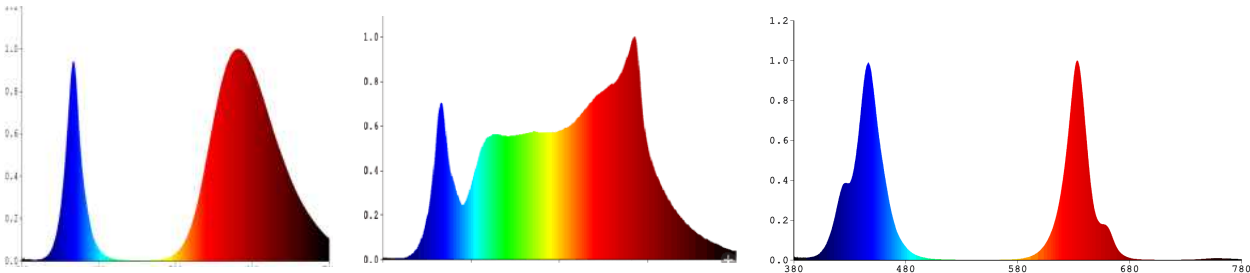

Different spectrum available

1. 60 and 120 degree lens option.
2. Fan-less design.
3. UL listed lamp.
4. IP65 waterproof.
5. Energy savings, environmentally friendly.

For more information please contact us at:

www.enduraliteLED.com | Tel. (204) 222 6825 | Fax.(888) 735 3522 | Toll Free: 1-844-4-ENDURA
18 Don Valley Parkway Winnipeg, Manitoba R2C-2Z2 Canada. Email: info@enduraliteled.com