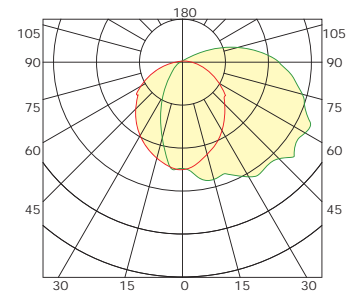

PHOTOMETRICS

ORDERING GUIDE

Example: MWP05 30W 27V 50K Y Y

Fixture Type	Wattage	Voltage	CCT	Finish	Photocell (Option)
____	____	____	____	____	____
MWP05 Wall Pack Series	25W 25W 30W 30W	27V 120-277V	40K 4000K 50K 5000K	D Dark Bronze B Black W White	P1 120V Photocell P0 120-277V Photocell Blank Without Photocell

DLC Model NO.

SYSTEM WATTS	VOLTAGE	CCT	DLC NO.	DLC Classification
30W	120-277V	4000K	MWP0530W27V40K[D,B,W][Blank,P1,P0]	Premium
		5000K	MWP0530W27V50K[D,B,W][Blank,P1,P0]	Premium

For more information please contact:

www.enduraliteLED.com Tel. (204) 222 6825 Fax.(888) 735 3522 Toll Free: 1-844-4-ENDURA
18 Don Valley Parkway Winnipeg, Manitoba R2C-2Z2 Canada. Email: info@enduraliteled.com