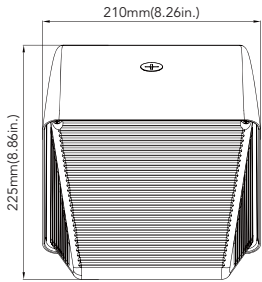

## Features

- Sealed die-casting profile for indoor and outdoor applications.
- Voltage is 120-277V.
- Lumen output 3200-4050lm.
- Polycarbonate optical lens with UV stabilizers
- Photocell optional
- Replacing 100W MH.
- Operating temperature is  $-40^{\circ}\text{C}$  to  $40^{\circ}\text{C}$  ( $-40^{\circ}\text{F}$  to  $104^{\circ}\text{F}$ ).
- UL/cUL wet location listed and DLC premium qualified.

## PERFORMANCE DATA

		4000K(70CRI)		5000K(70CRI)	
SYSTEM WATTS	VOLTAGE	LUMENS	LPW	LUMENS	LPW
25W	120-277VAC	3200lm	128 lm/W	3200lm	128 lm/W
30W	120-277VAC	4000lm	133 lm/W	4050lm	135 lm/W

## DIMENSION

unit: inch/mm

Weight:  
30W: 3.71lb  
25W: 3.38lb