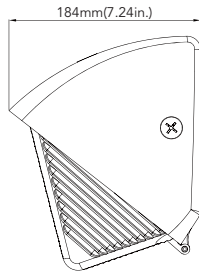

## DIMENSION

unit: inch/mm

Weight:  
30W: 3.71lb  
25W: 3.38lb